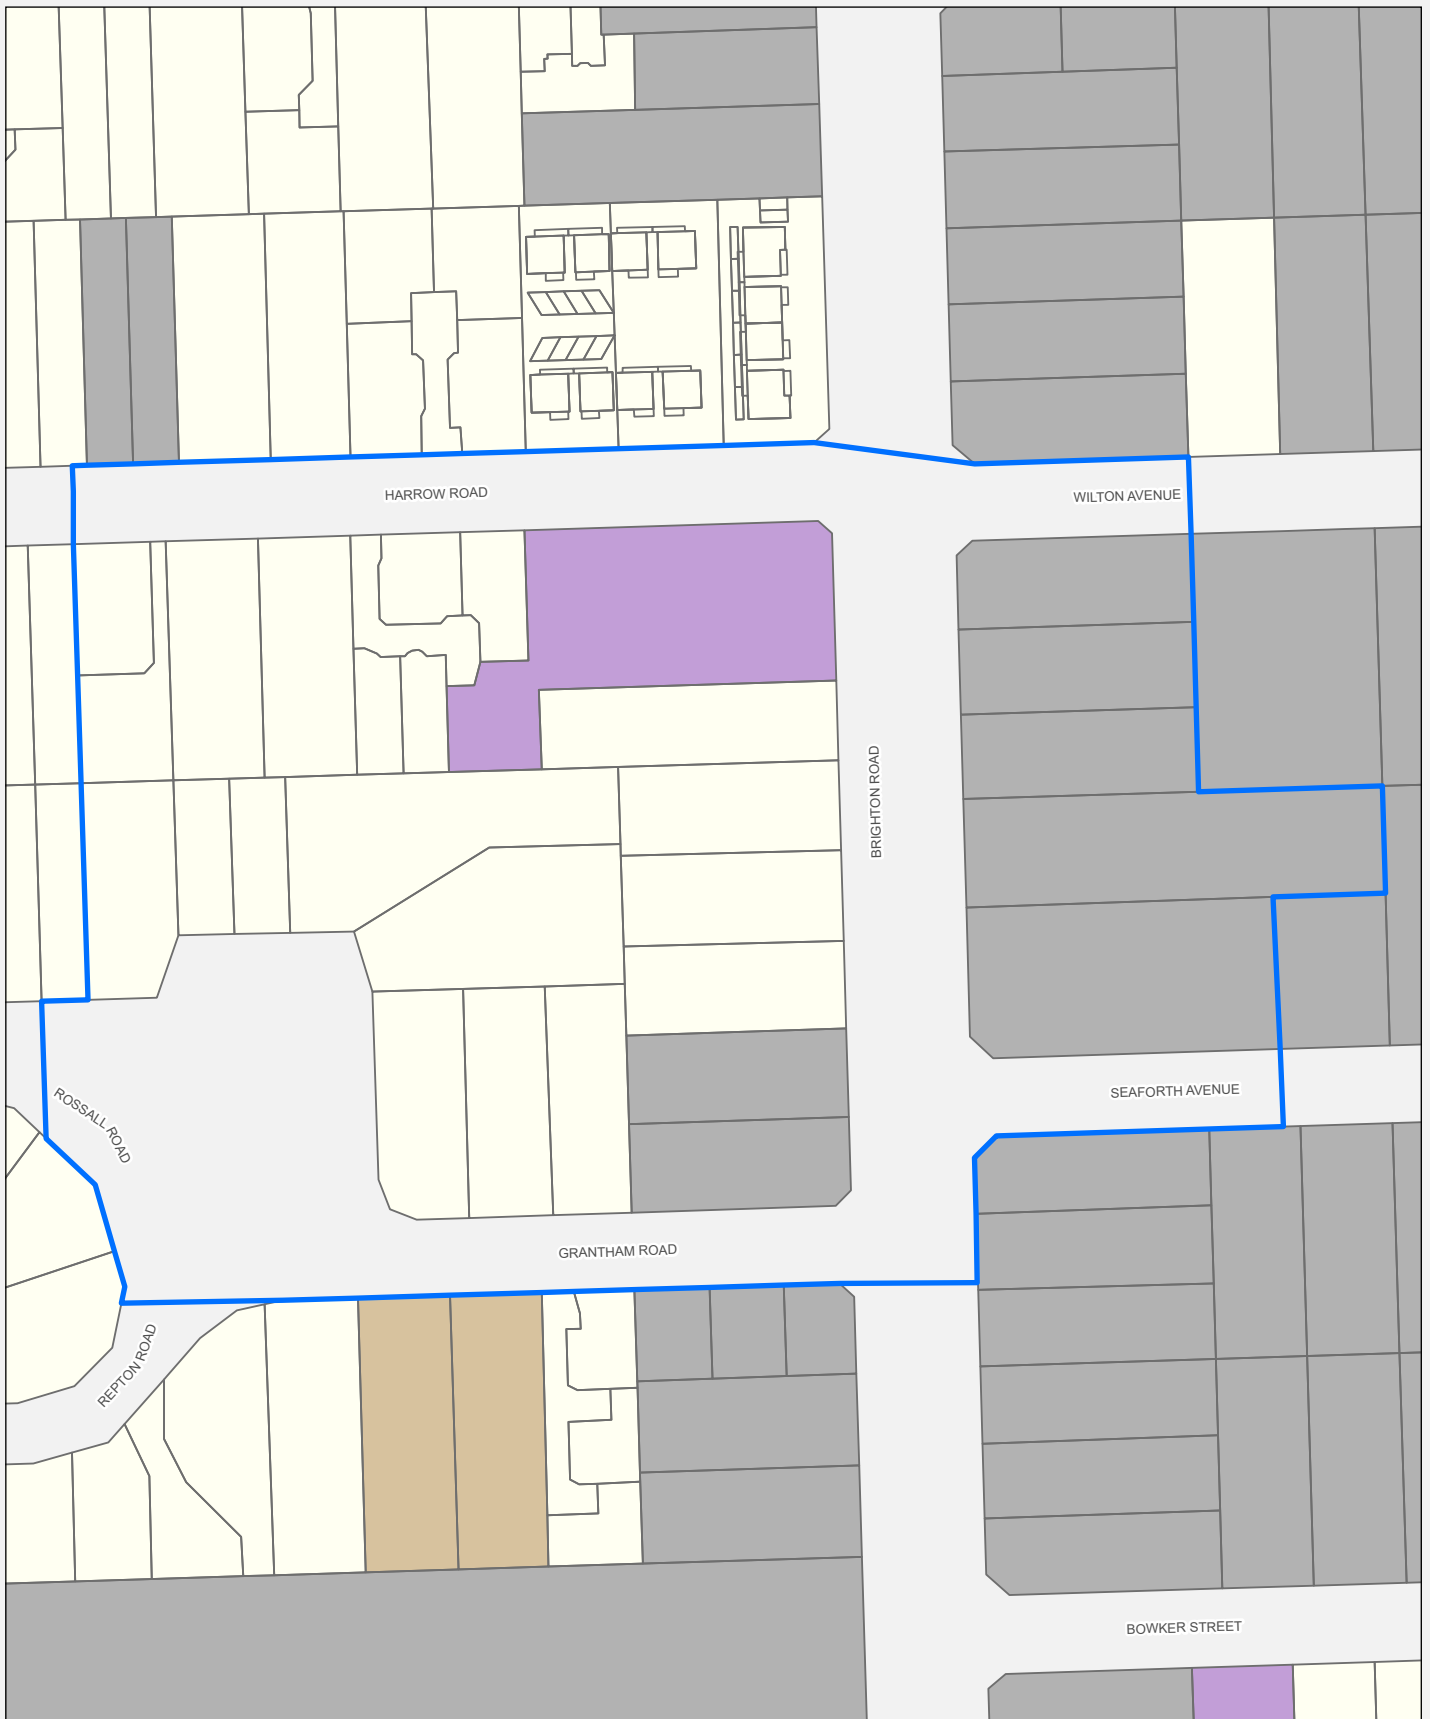

Somerton Park EPA Assessment Area

- ▬ Somerton Park EPA Assessment Area
- Residential
- Commercial/Industry/Vacant
- Parks and Reserves
- Education
- Public Institution