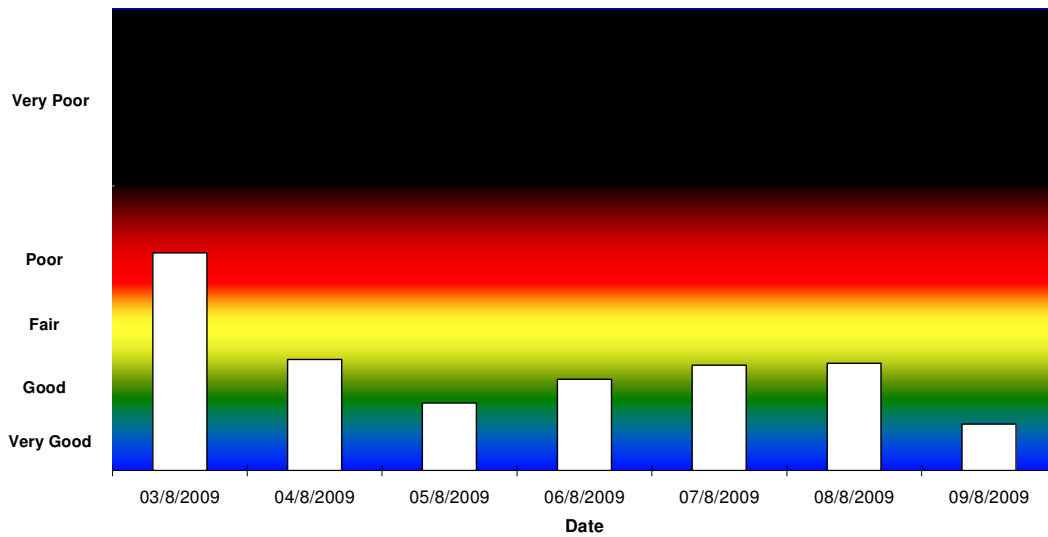

Mt Gambier Smoke Watch 2009 - Air Quality Index

Mt Gambier Smoke Watch 2009 - Air Quality Index

Mt Gambier Smoke Watch 2009 - Particle/Smoke Index

Mt Gambier Smoke Watch 2009 - Particle/Smoke Index

For more information visit http://www.epa.sa.gov.au/smokewatch_gambier.html