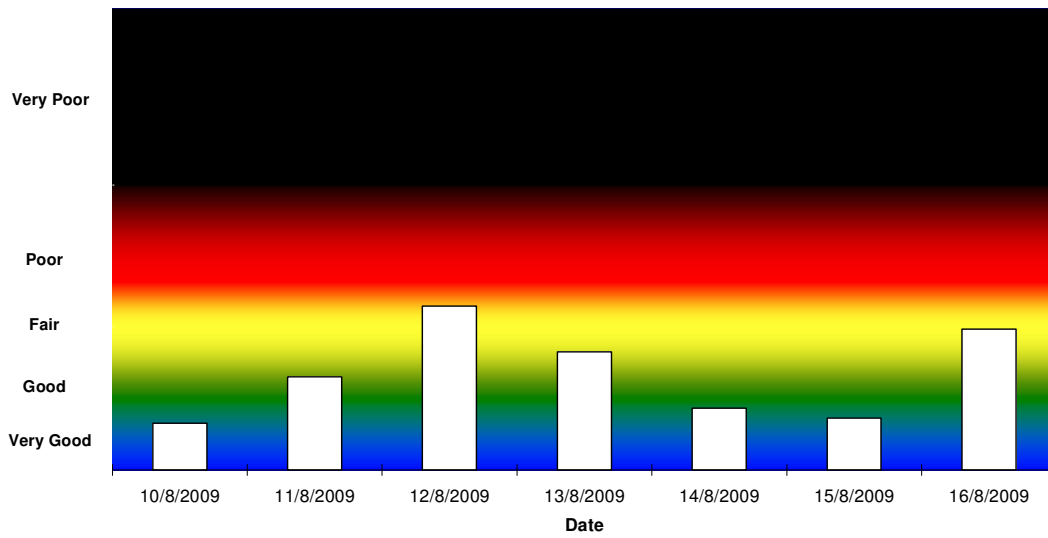

Mt Gambier Smoke Watch 2009 - Particle/Smoke Index

For more information visit <http://www.epa.sa.gov.au/smokewatch_gambier.html>