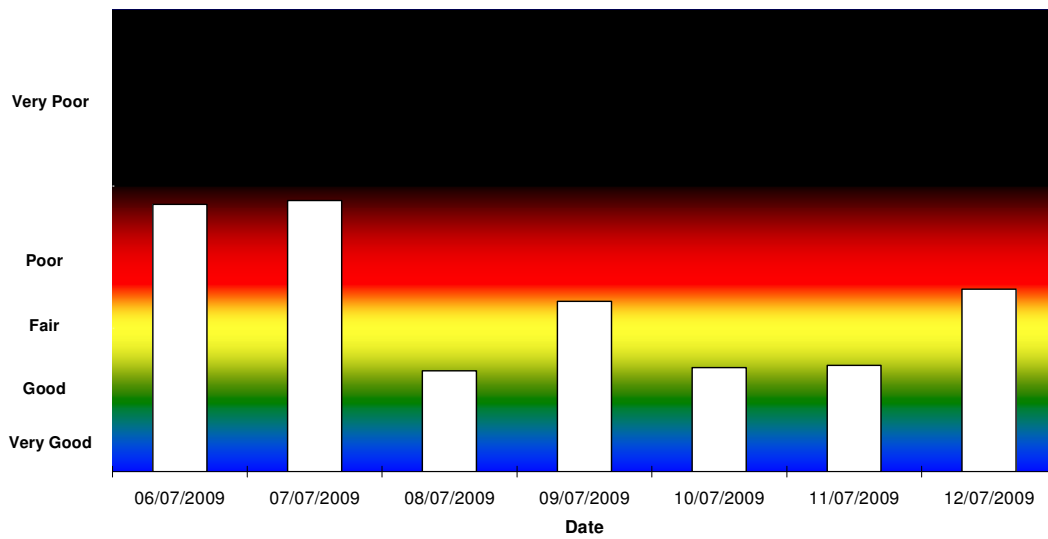

SmokeWatch Weekly Graphs - 2009

Mt Gambier Smoke Watch 2009 - Air Quality Index

Mt Gambier Smoke Watch 2009 - Air Quality Index

For more information visit http://www.epa.sa.gov.au/smokewatch_gambier.html