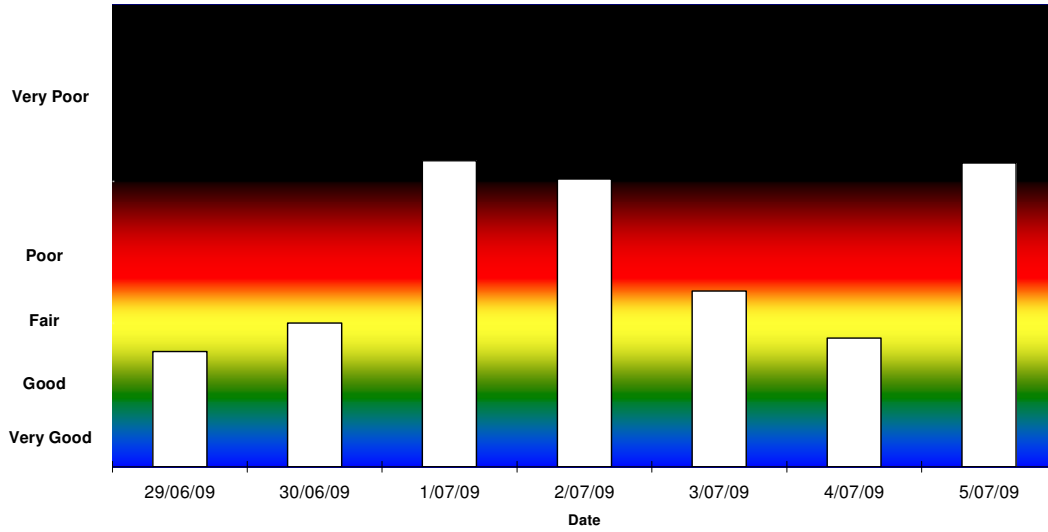

SmokeWatch Weekly Graphs - 2009

Mt Gambier Smoke Watch 2009 - Air Quality Index

Mt Gambier Smoke Watch 2009 - Air Quality Index

For more information visit http://www.epa.sa.gov.au/smokewatch_gambier.html