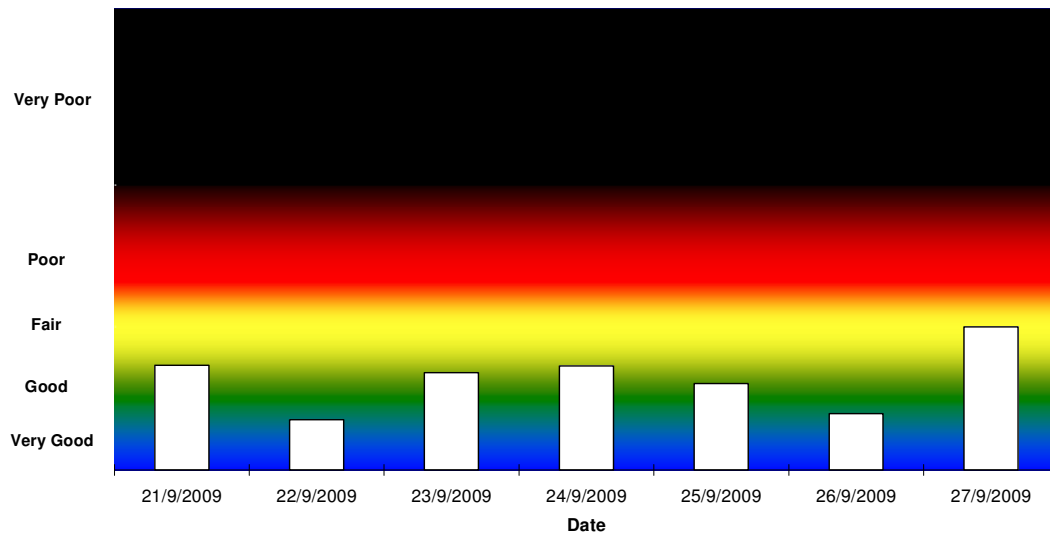

Mt Gambier Smoke Watch 2009 - Particle/Smoke Index

For more information visit <http://www.epa.sa.gov.au/smokewatch_gambier.html>