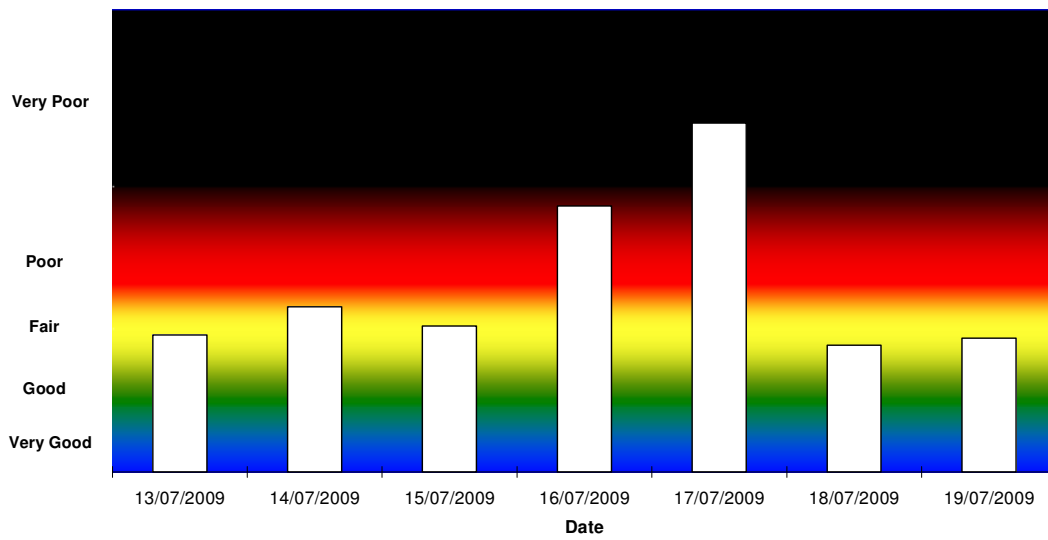

Mt Gambier Smoke Watch 2009 - Air Quality Index