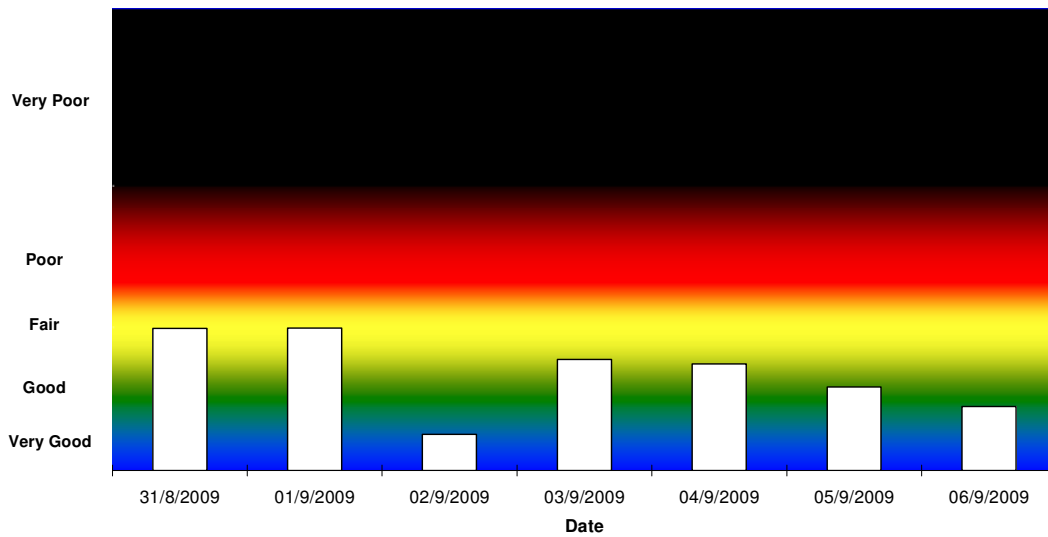

Mt Gambier Smoke Watch 2009 - Particle/Smoke Index

For more information visit <http://www.epa.sa.gov.au/smokewatch_gambier.html>