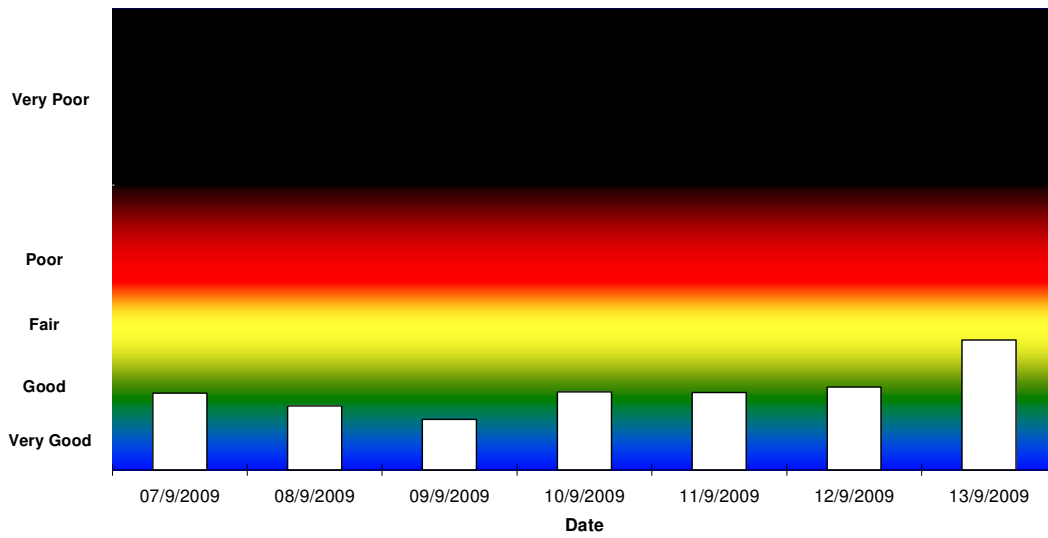

Mt Gambier Smoke Watch 2009 - Particle/Smoke Index

For more information visit <http://www.epa.sa.gov.au/smokewatch_gambier.html>