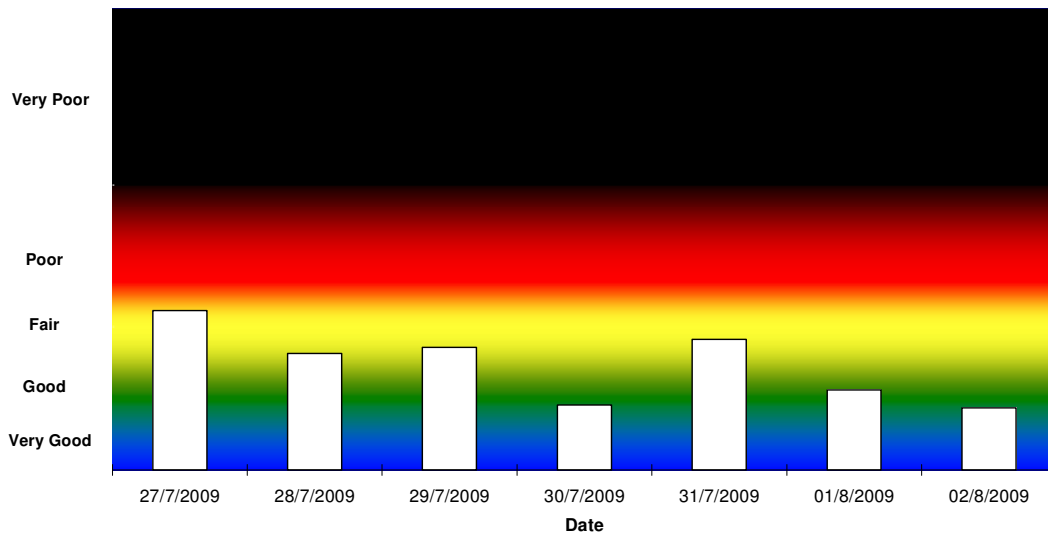

Mt Gambier Smoke Watch 2009 - Particle/Smoke Index