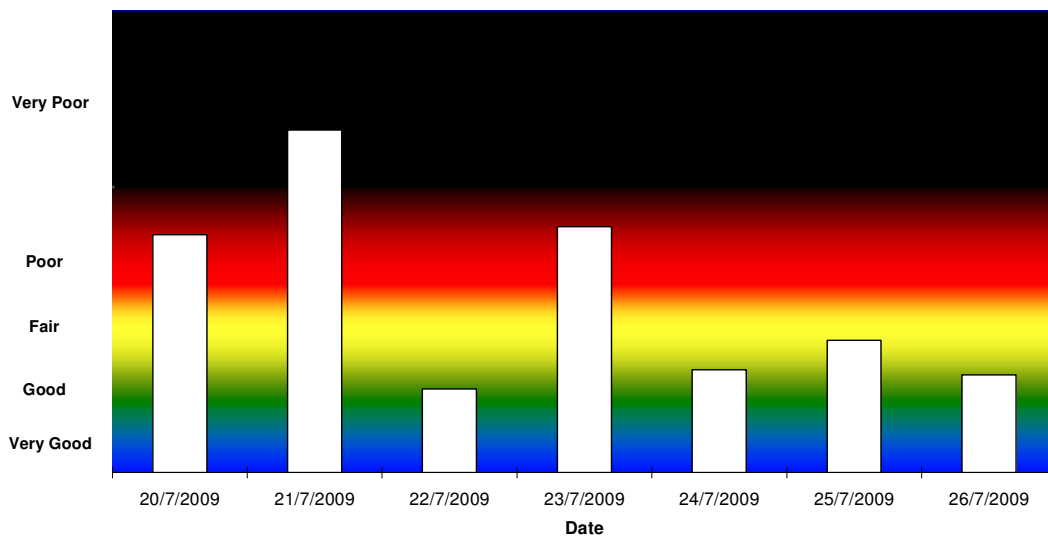

Mt Gambier Smoke Watch 2009 - Air Quality Index