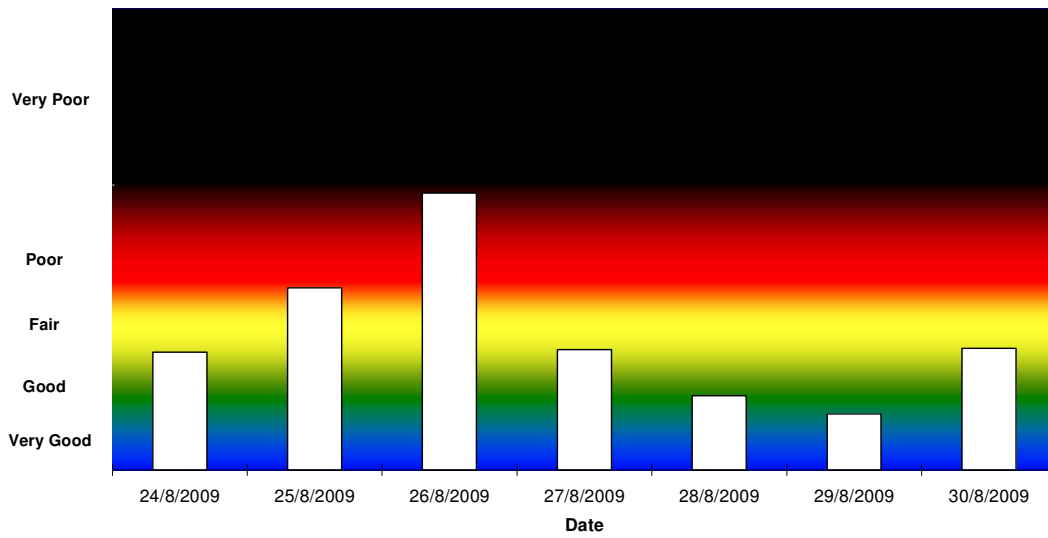

Mt Gambier Smoke Watch 2009 - Particle/Smoke Index

For more information visit <http://www.epa.sa.gov.au/smokewatch_gambier.html>