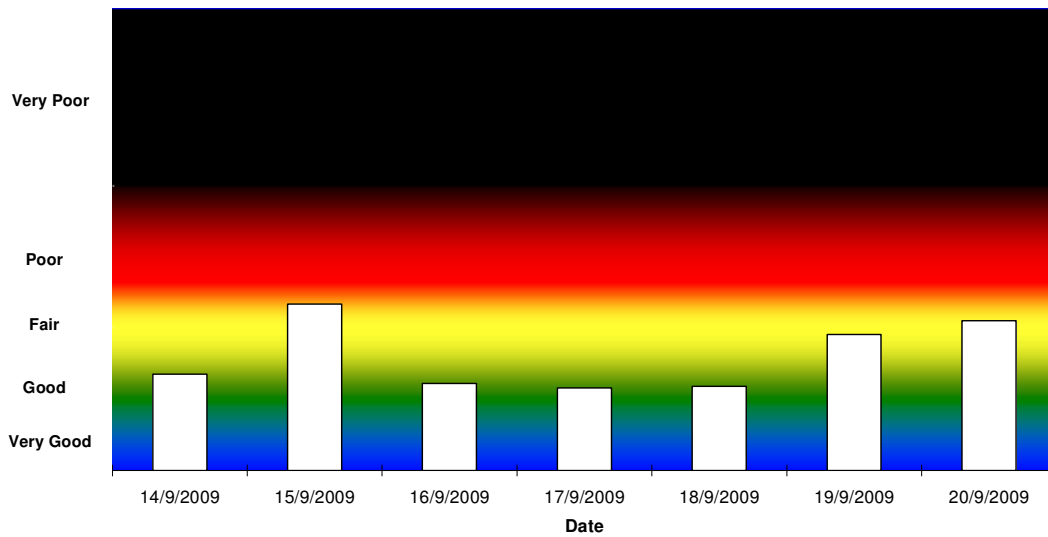

Mt Gambier Smoke Watch 2009 - Particle/Smoke Index

For more information visit <http://www.epa.sa.gov.au/smokewatch_gambier.html>