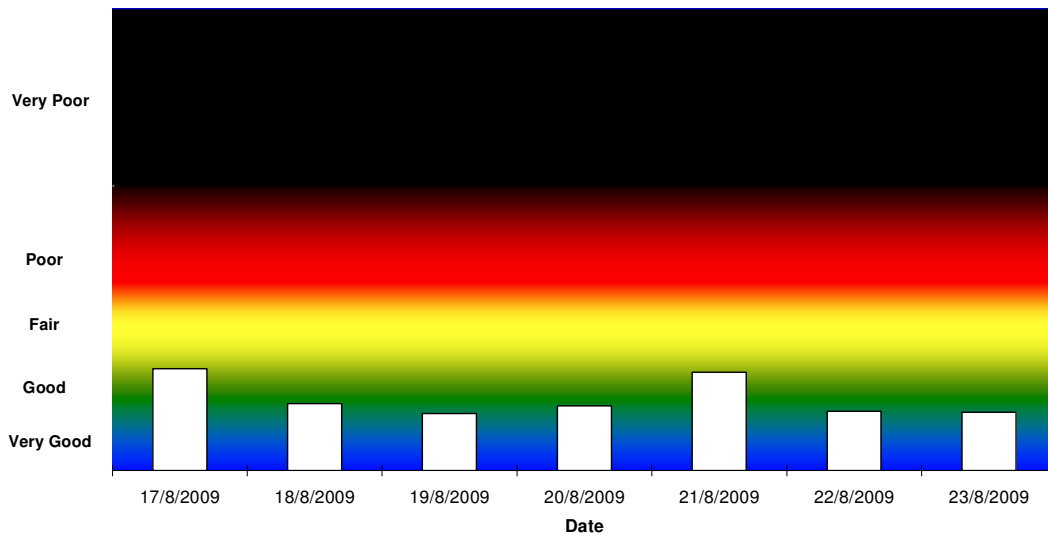

Mt Gambier Smoke Watch 2009 - Particle/Smoke Index

For more information visit <http://www.epa.sa.gov.au/smokewatch_gambier.html>